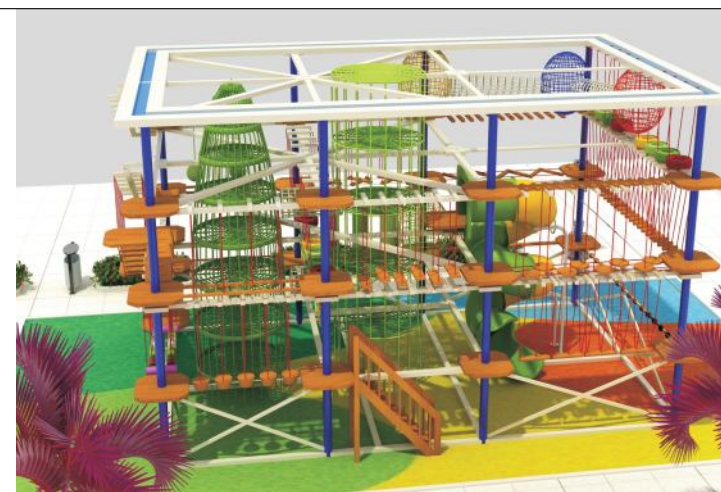

**TQ-M0718**  
占地面积/Size:230x130x80cm

**TQ-M0719**  
占地面积/Size:230x130x80cm

室内拓展系列 Indoor Explore Series

Indoor Explore Series

**TQ-TZ101**

占地面积/Size:1200x800x800cm

产品定价/Price:350000(RMB)

Indoor Explore Series