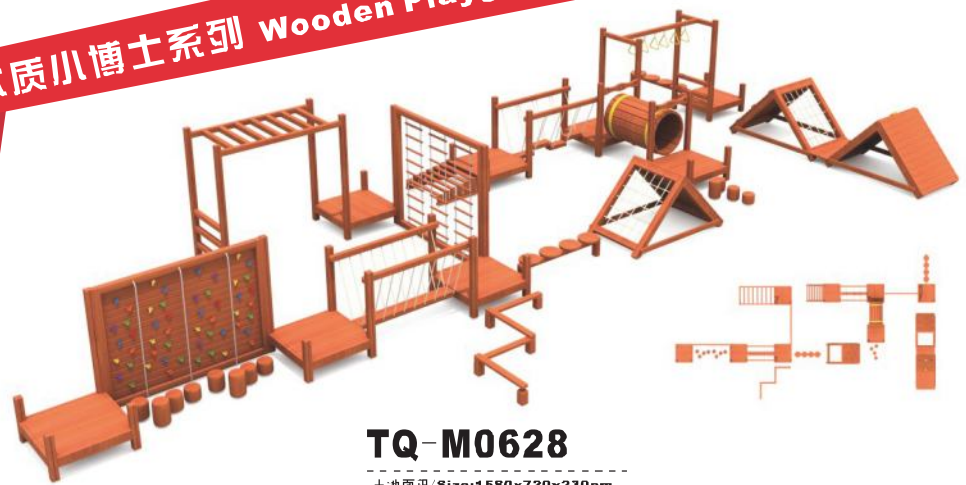

木质小博士系列 Wooden Playground Series

**TQ-M0621**

占地面积/Size:1390x1120x535cm

适用年龄/gned for children:3-12Year

**TQ-M0622**

占地面积 Size:990x850x445cm

适用年龄/gned for children:3-12Year

### TQ-M0620

占地面积 / Size: 2025x1165x530cm

适用年龄 / Designed for children: 3-12Year

**TQ-M0622** 占地面积/Size:870x100x270cm

**TQ-M0623** 占地面积/Size:900x40x230cm

**TQ-M0624** 占地面积/Size:850x750x250cm

**TQ-M0625**  
占地面积/Size:930x440x230cm

**TQ-M0626**  
占地面积/Size:840x840x230cm

**TQ-M0627**  
占地面积/Size:980x990x230cm

**TQ-M0628**  
占地面积/Size:1580x720x230cm

**TQ-M0629**  
占地面积/Size:1840x620x230cm

**TQ-M0630**  
占地面积/Size:670x350x230cm

**TQ-M0711**  
占地面积/Size:200x120x150cm

**TQ-M0718**  
占地面积/Size:230x130x80cm

**TQ-M0719**  
占地面积/Size:230x130x80cm

室内拓展系列 Indoor Explore Series

Indoor Explore Series

**TQ-TZ101**

占地面积/Size:1200x800x800cm

产品定价/Price:350000(RMB)

Indoor Explore Series